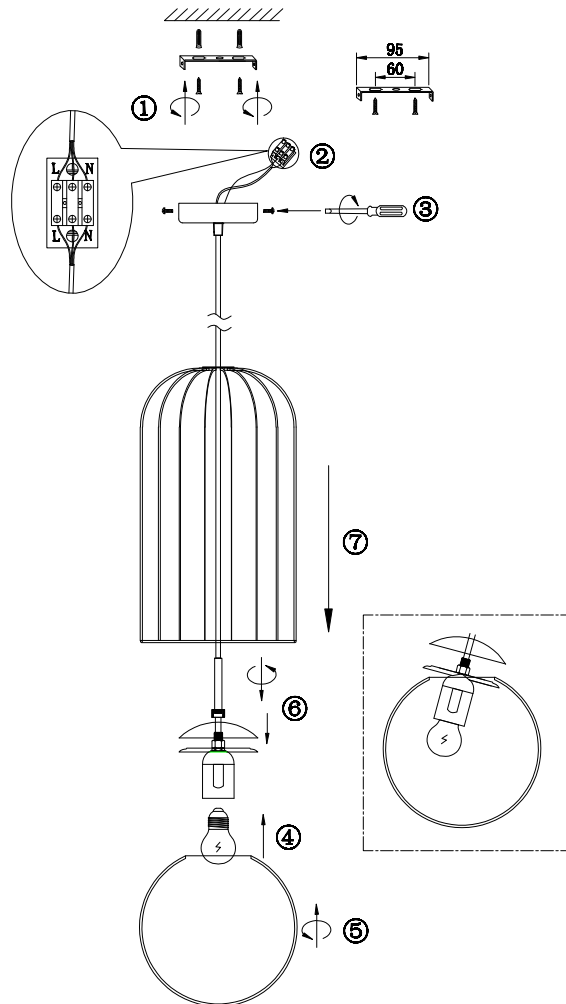

Instruction

P363PL-01G

1 x E27 (40W)

Model: P363PL-01G
Collection: Pendant
Series: Telford

Ceiling Lamps