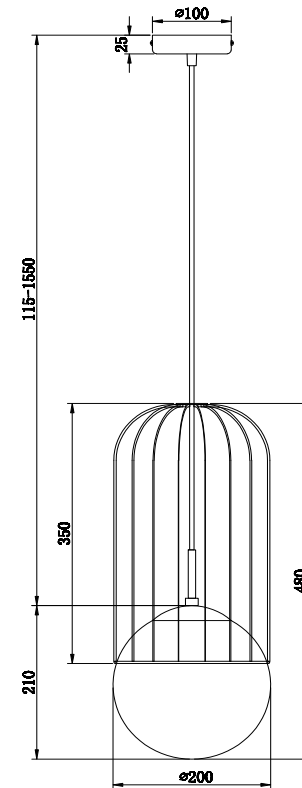

Instruction

P363PL-01G

1 x E27 (40W)

Model: P363PL-01G
Collection: Pendant
Series: Telford

Ceiling Lamps