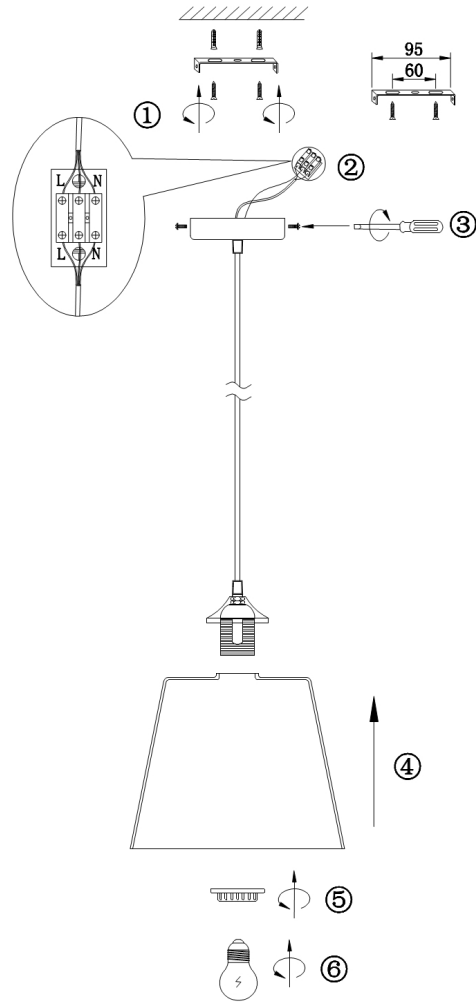

Instruction

Collection: PENDANT
Series: MONTANA
Model: P528PL-01W
Ceiling

1 x E27 (60W)

MAYTONI
DECORATIVE LIGHTING

www.maytoni.de