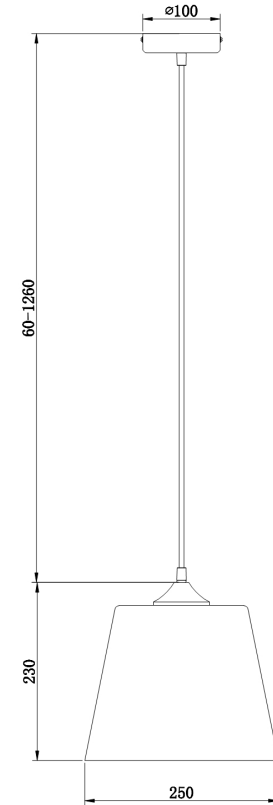

Instruction

Collection: PENDANT
Series: MONTANA
Model: P528PL-01W
Ceiling

1 x E27 (60W)

MAYTONI
DECORATIVE LIGHTING

www.maytoni.de