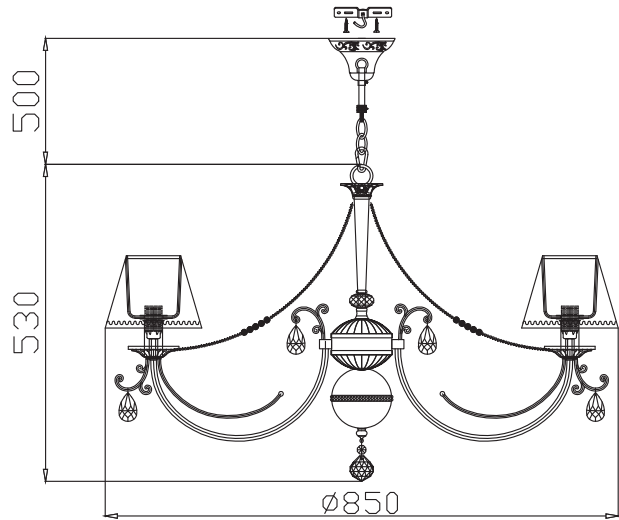

# Instruction

  
8 x E14 (40w)

**MAYTONI**  
DECORATIVE LIGHTING

[www.maytoni.de](http://www.maytoni.de)