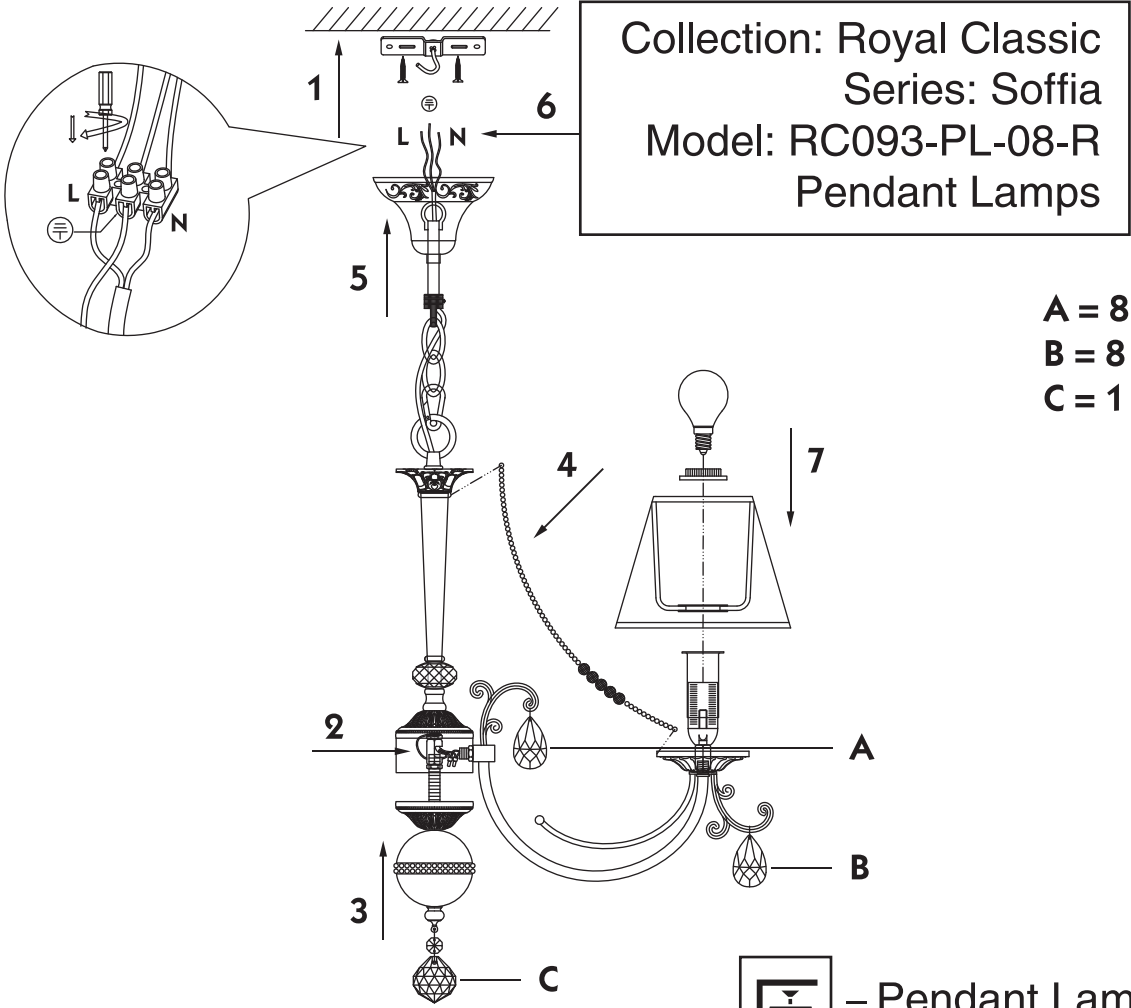

# Instruction

  
8 x E14 (40w)

**MAYTONI**  
DECORATIVE LIGHTING

[www.maytoni.de](http://www.maytoni.de)