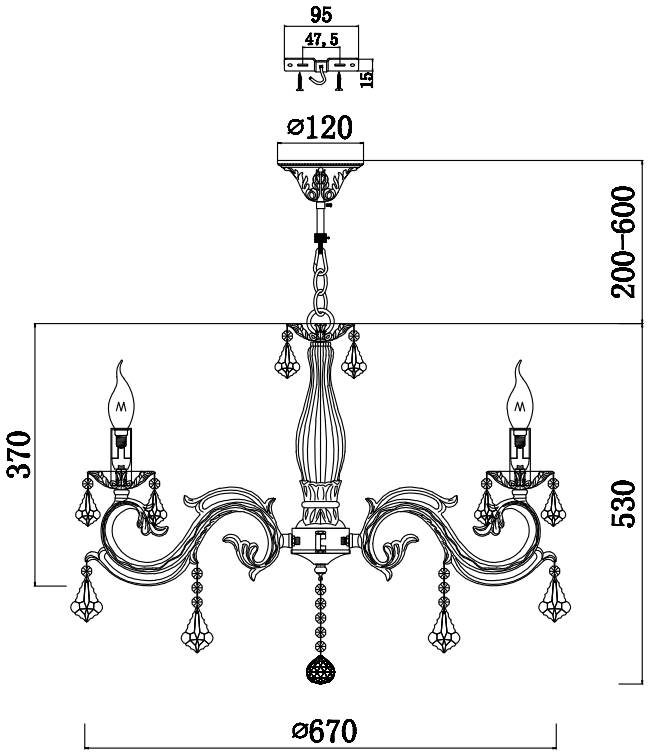

Instruction

Collection: Royal Classic
 Series: Bronze
 Model: RC245-PL-06-R
 Pendant lamp

A=21
 B=6
 C=6
 D=1

 6 x E14 (60w)

MAYTONI
 DECORATIVE LIGHTING
www.maytoni.de