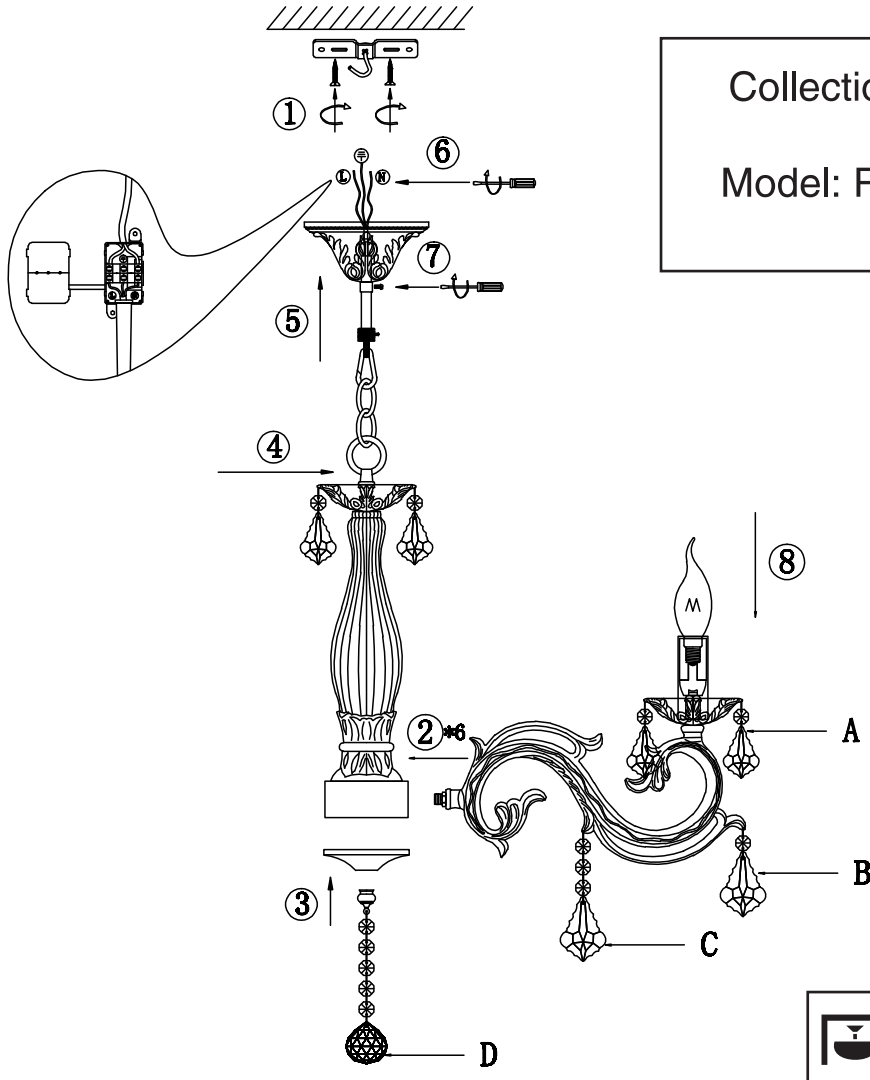

Instruction

Collection: Royal Classic
 Series: Bronze
 Model: RC245-PL-06-R
 Pendant lamp

A=21
 B=6
 C=6
 D=1

 6 x E14 (60w)

MAYTONI
 DECORATIVE LIGHTING
www.maytoni.de