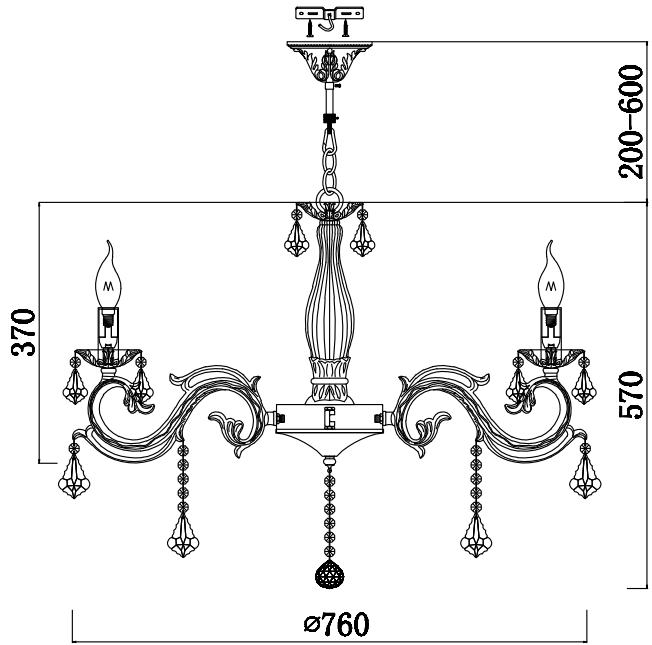

Instruction

Collection: Royal Classic
 Series: Bronze
 Model: RC245-PL-08-R
 Pendant lamp

A=27
 B=8
 C=8
 D=1

 8 x E14 (60w)

MAYTONI
 DECORATIVE LIGHTING
www.maytoni.de