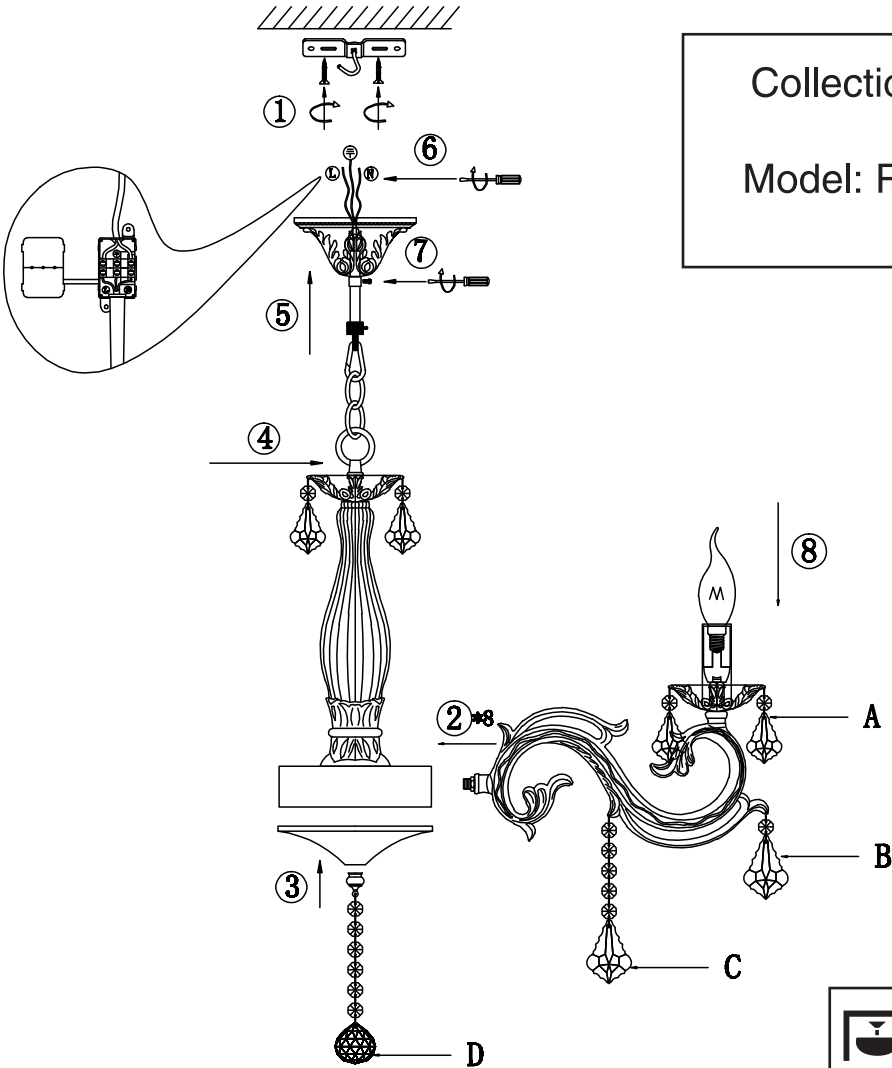

Instruction

Collection: Royal Classic
 Series: Bronze
 Model: RC245-PL-08-R
 Pendant lamp

A=27
 B=8
 C=8
 D=1

 8 x E14 (60w)

MAYTONI
 DECORATIVE LIGHTING
www.maytoni.de