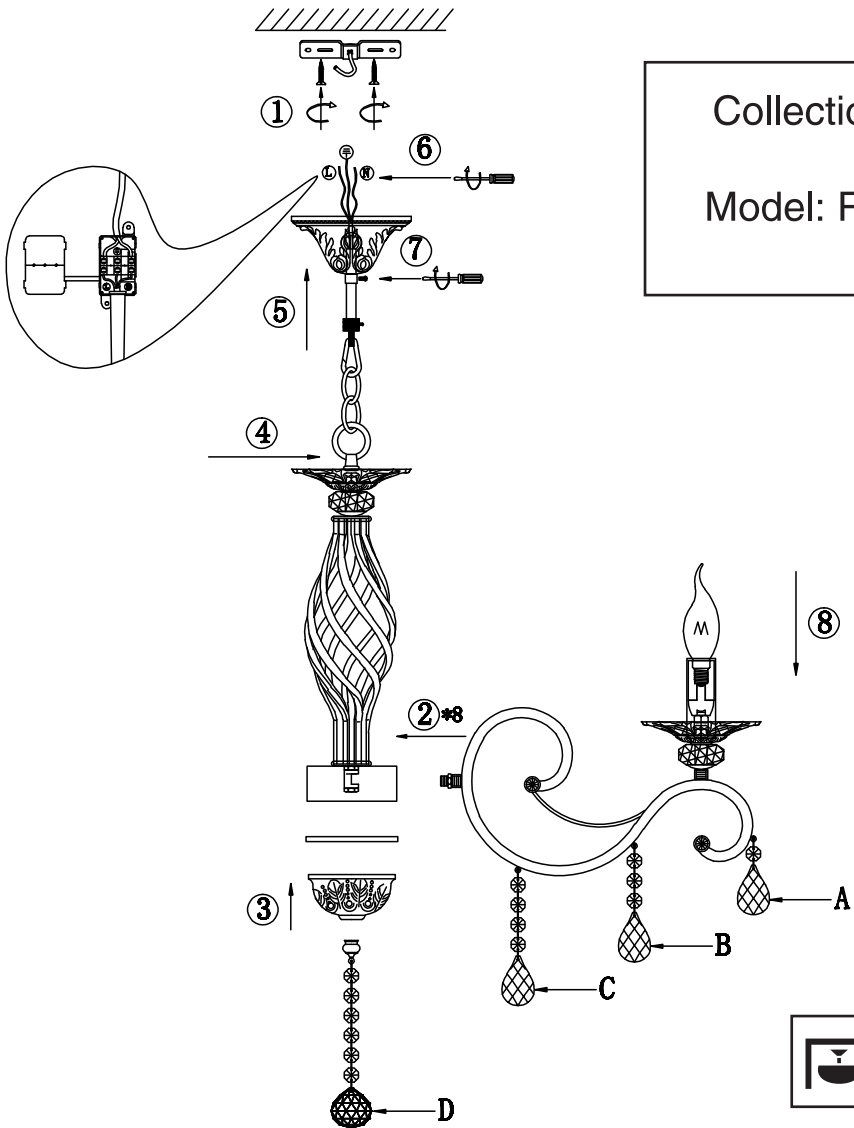

Instruction

Collection: Royal Classic
 Series: Grace
 Model: RC247-PL-08-R
 Pendant lamp

A=8
 B=8
 C=8
 D=1

 – Pendant lamp

 8 x E14 (60w)

MAYTONI
 DECORATIVE LIGHTING

www.maytoni.de