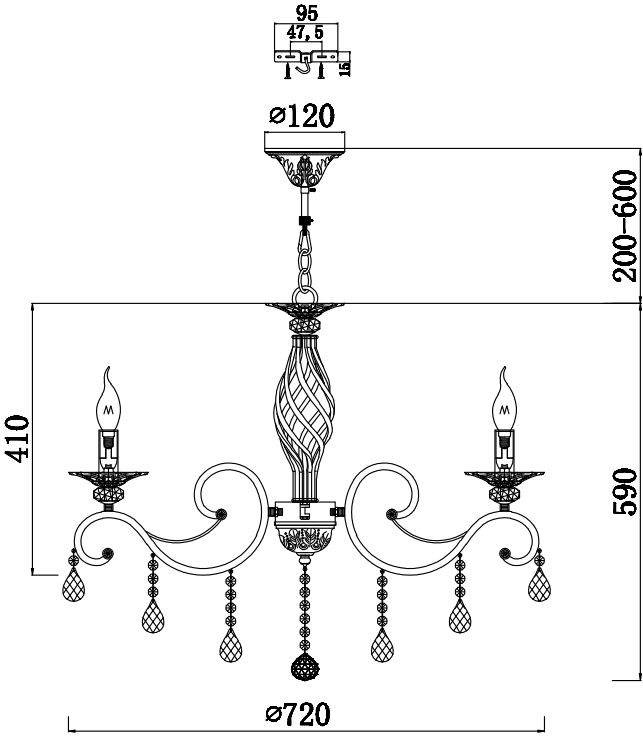

Instruction

Collection: Royal Classic
 Series: Grace
 Model: RC247-PL-08-R
 Pendant lamp

A=8
 B=8
 C=8
 D=1

 – Pendant lamp

 8 x E14 (60w)

MAYTONI
 DECORATIVE LIGHTING

www.maytoni.de