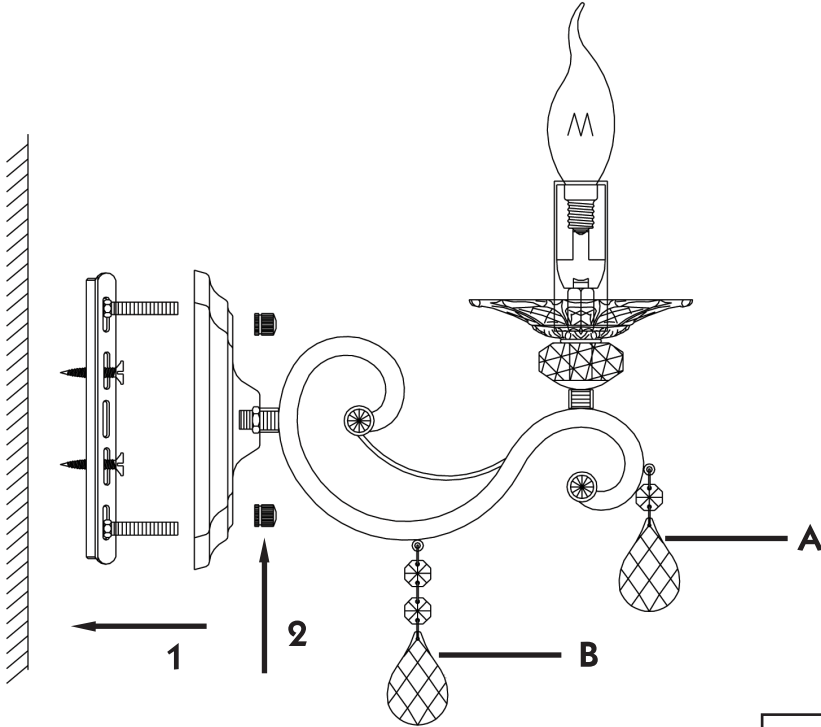

# Instruction

Collection: Royal Classic  
Series: Grace  
Model: RC247-WL-02-R  
Wall Lamps

A = 2  
B = 2

  
2 x E14 (60w)

**MAYTONI**  
DECORATIVE LIGHTING

[www.maytoni.de](http://www.maytoni.de)