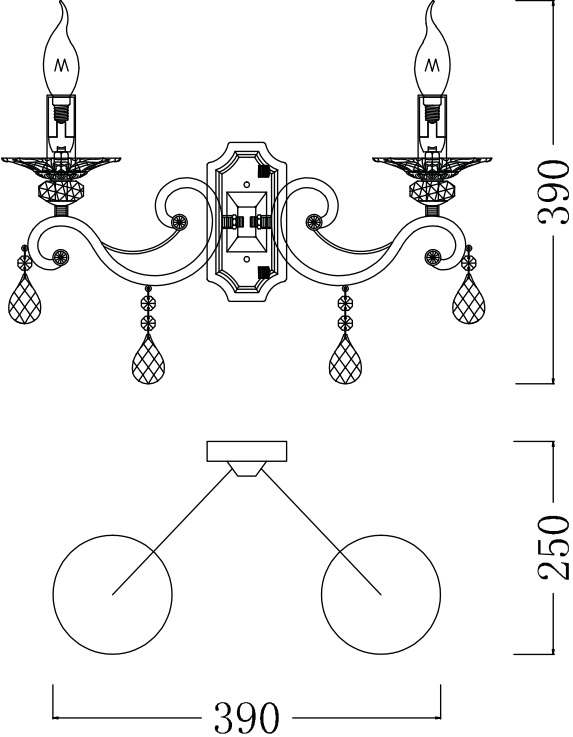

# Instruction

Collection: Royal Classic  
Series: Grace  
Model: RC247-WL-02-R  
Wall Lamps

A = 2  
B = 2

  
2 x E14 (60w)

**MAYTONI**  
DECORATIVE LIGHTING

[www.maytoni.de](http://www.maytoni.de)