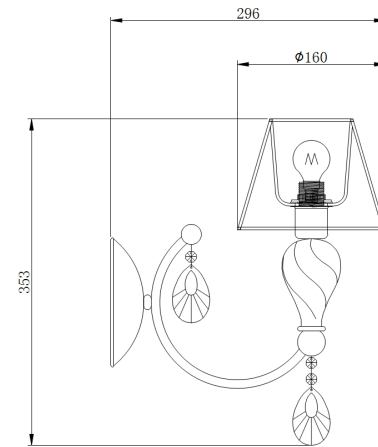

Instruction

Collection: ROYAL CLASSIC

Series: MURANO

Model: RC855-WL-01-R

Wall

A=1
B=1

- Wall

1 x E14 (40W)