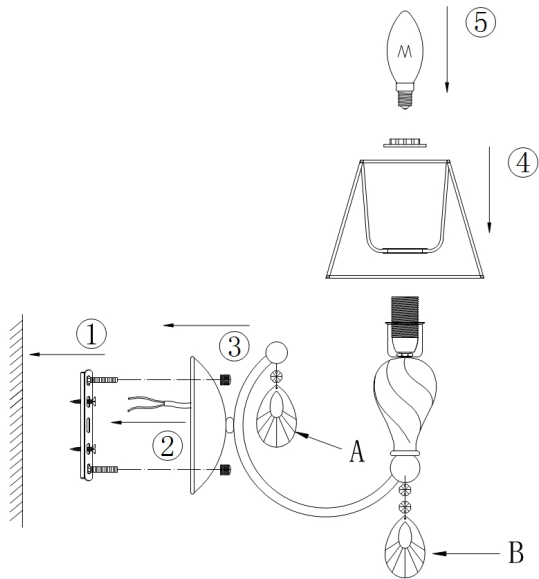

Instruction

Collection: ROYAL CLASSIC

Series: MURANO

Model: RC855-WL-01-R

Wall

A=1
B=1

- Wall

1 x E14 (40W)