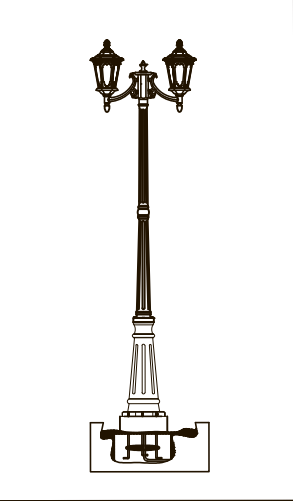

Instruction

Collection: OUTDOOR

Series: BASE

Model: S-BASE-SMALL

MAYTONI
DECORATIVE LIGHTING

www.maytoni.de