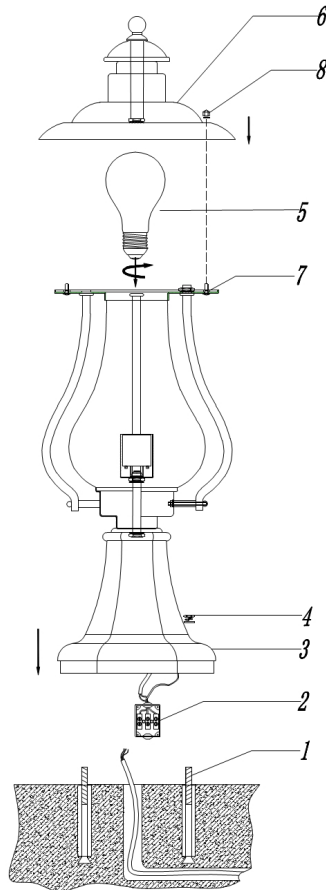

# Instruction

Collection: OUTDOOR  
Series: LA RAMBLA  
Model: S104-59-31-R  
Mobile

Recommendation: use with LED bulbs

- Mobile

1 x E27 (60W)

**MAYTONI**  
DECORATIVE LIGHTING

[www.maytoni.de](http://www.maytoni.de)