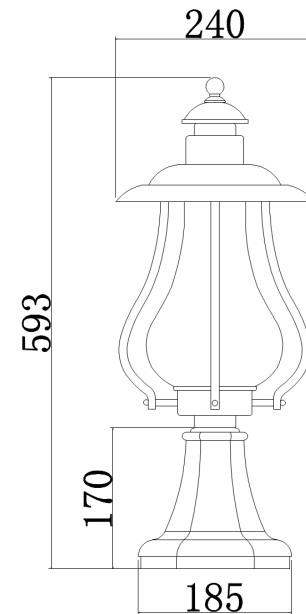

# Instruction

Collection: OUTDOOR  
Series: LA RAMBLA  
Model: S104-59-31-R  
Mobile

Recommendation: use with LED bulbs

- Mobile

1 x E27 (60W)

**MAYTONI**  
DECORATIVE LIGHTING

[www.maytoni.de](http://www.maytoni.de)