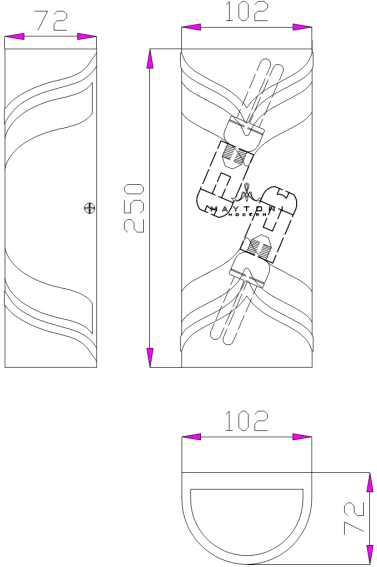

Instruction

Collection: OUTDOOR
Series: FIFTH AVENUE
Model: S710-25-02-N
Wall

2 x E14 (11W)

MAYTONI
DECORATIVE LIGHTING
www.maytoni.de