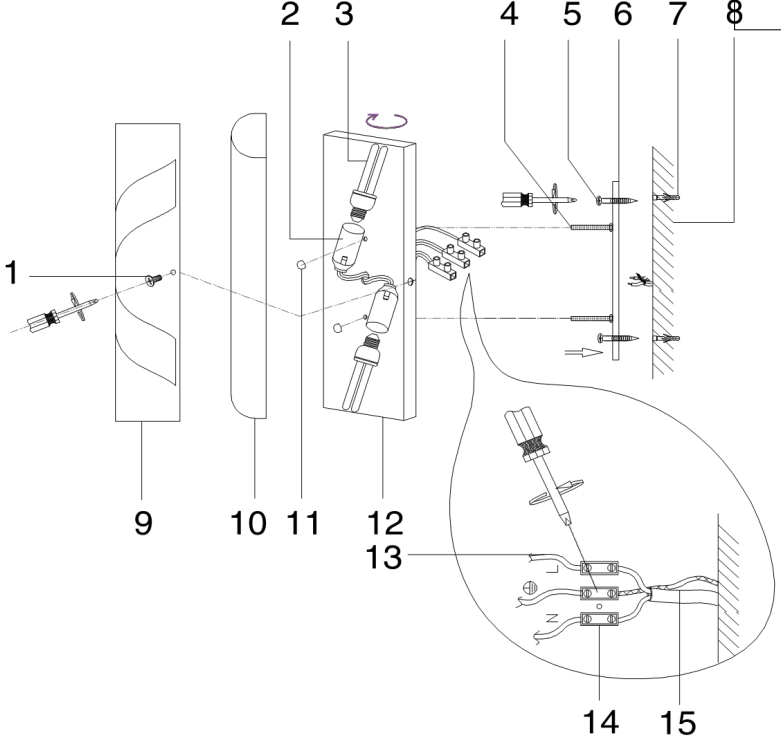

Instruction

Collection: OUTDOOR
Series: FIFTH AVENUE
Model: S710-25-02-N
Wall

2 x E14 (11W)

MAYTONI
DECORATIVE LIGHTING
www.maytoni.de