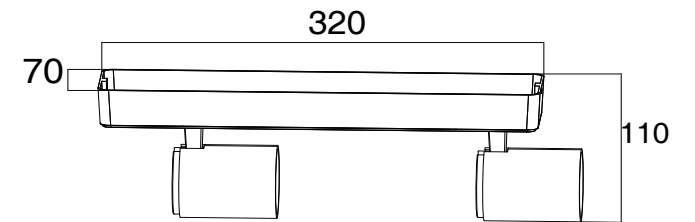

Instruction

SP317-CW-02-W

2 x GU10 (35W)

Model: SP317-CW-02-W
Collection: Spot
Series: Alliot

Wall Lamps