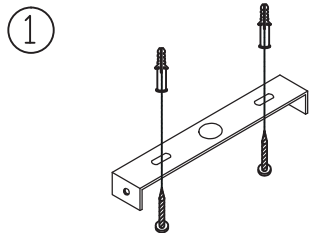

Instruction

Collection: Loft
Series: Irving
Model: T163-11-C
Ceiling

④

1 x E27 (40w)

MAYTONI
DECORATIVE LIGHTING

www.maytoni.de