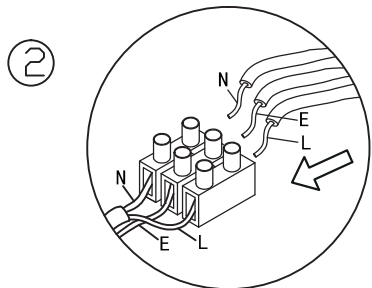

Instruction

Collection: Loft
Series: Irving
Model: T163-11-C
Ceiling

④

1 x E27 (40w)

MAYTONI
DECORATIVE LIGHTING

www.maytoni.de