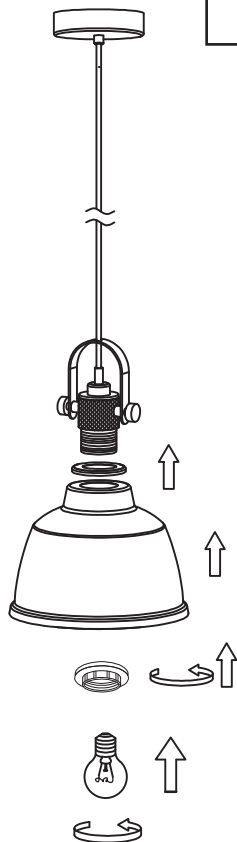

Instruction

Collection: Loft
Series: Irving
Model: T163-11-C
Ceiling

④

1 x E27 (40w)

MAYTONI
DECORATIVE LIGHTING

www.maytoni.de