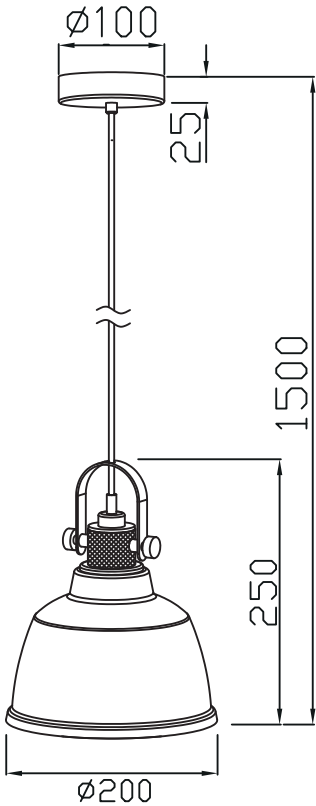

Instruction

Collection: Loft
Series: Irving
Model: T163-11-C
Ceiling

④

1 x E27 (40w)

MAYTONI
DECORATIVE LIGHTING

www.maytoni.de