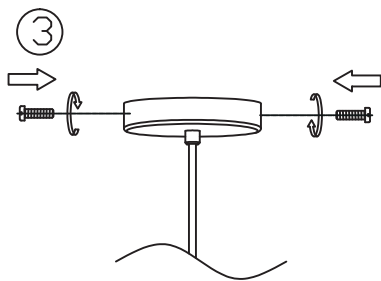

Instruction

Collection: Loft
Series: Irving
Model: T163-11-C
Ceiling

④

1 x E27 (40w)

MAYTONI
DECORATIVE LIGHTING

www.maytoni.de