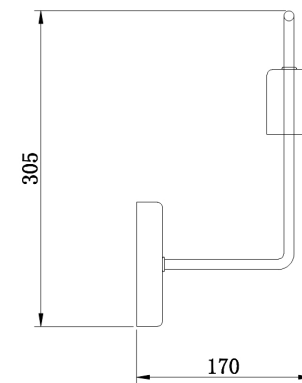

Instruction

Collection: LOFT
Series: GILBERT
Model: T532WL-02B
Ceiling

- Ceiling

2 x E27 (60W)

MAYTONI
DECORATIVE LIGHTING

www.maytoni.de