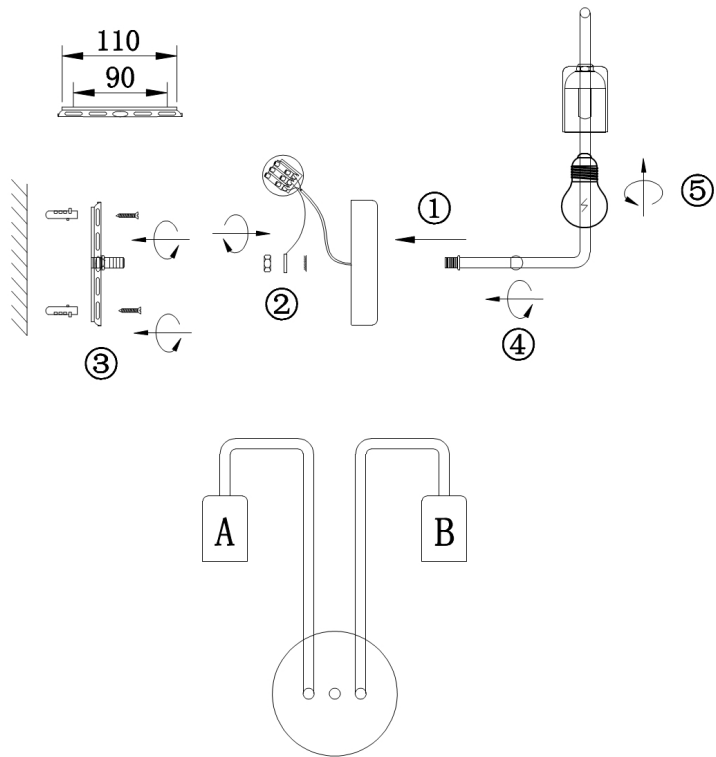

Instruction

Collection: LOFT
Series: GILBERT
Model: T532WL-02B
Ceiling

- Ceiling

2 x E27 (60W)

MAYTONI
DECORATIVE LIGHTING

www.maytoni.de