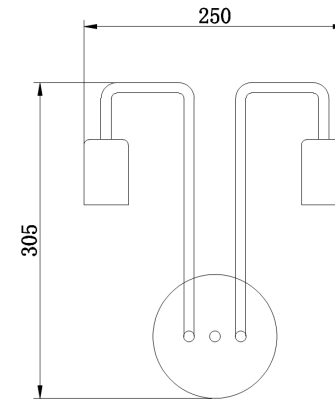

Instruction

Collection: LOFT
Series: GILBERT
Model: T532WL-02B
Ceiling

- Ceiling

2 x E27 (60W)

MAYTONI
DECORATIVE LIGHTING

www.maytoni.de