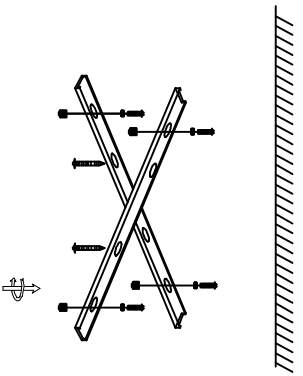

1

4

5

Try attention to adjust the angle of the glass embedded in the frame. Slanting the safety handle.

3

6

MODEL: 4305/PL

1, Handmade Glass A 4pcs

Safety precautions: