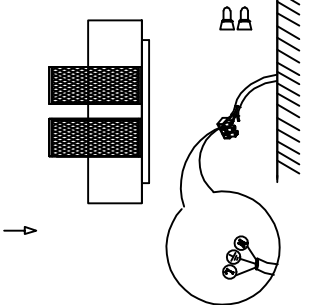

1

4

5

Try attention to adjust the angle of the glass embedded in the frame. Slanting the safety handle.

3

6

MODEL: 4305/PL

1, Handmade Glass A 4pcs

Safety precautions: