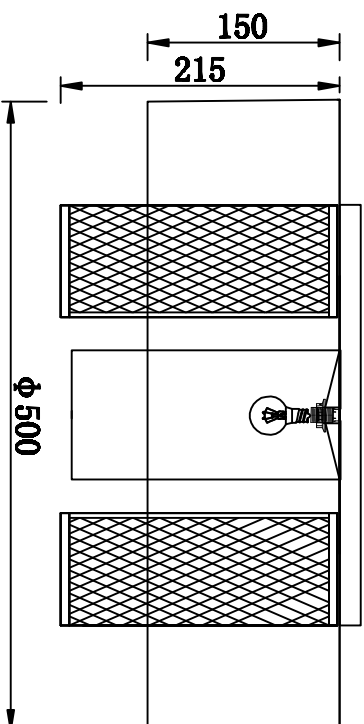

MODEL: 4305/PL

1, Handmade Glass A 4pcs

Safety precautions: