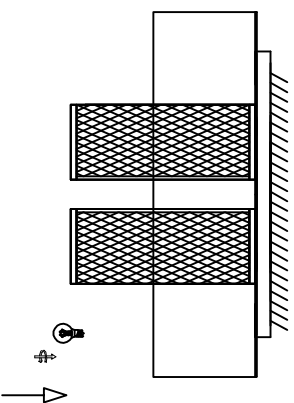

5

Try attention to adjust the angle of the glass embedded in the frame. Slanting the safety handle.